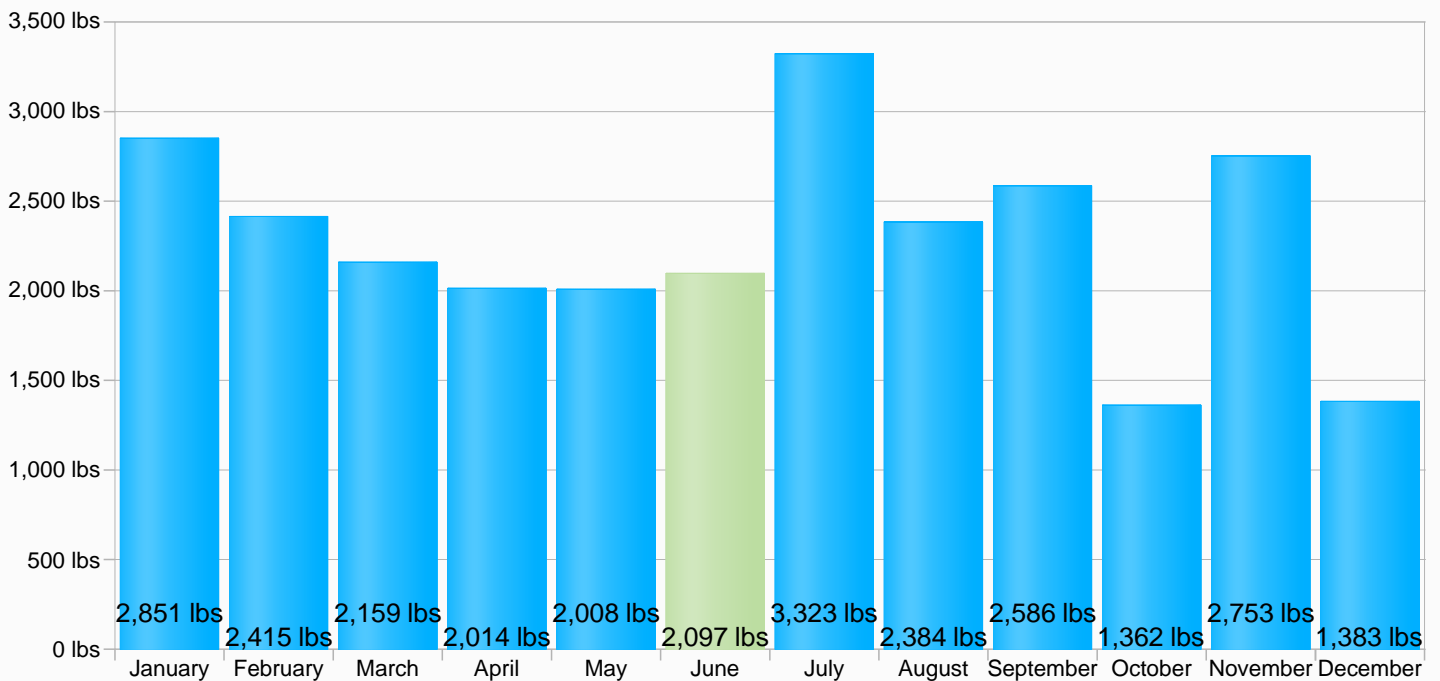

Food Scrap Collected Per Month from Comunity Drop Off Sites

Food Scrap Collected Per Month from GrowNYC

Time Spent Processing Compost Per Month

Drop Off Site	Weight of Food Scraps
Pier 40 Offices	2,496 lbs
14th Street Park	3,542 lbs
Pier 84	9,297 lbs
Pumpkin Smash	1,000 lbs
GrowNYC	27,334 lbs
Pier 25	6,187 lbs
Pier 66	321 lbs
Pier 51	4,208 lbs
Chelsea Waterside Park	7,085 lbs
Pier 40	4,208 lbs
Total Amount of Food Scraps Collected	69,580 lbs

Activity	Labor Hours
Yard Maintenance	299.50
Compost - Processing	808.00
Compost - Shredding	269.50
Total Hours Spent Processing Compost	1377.00

Time Spent Processing Compost Per Month

Drop Off Site	Weight of Food Scraps
32nd Street	3,902 lbs
Total Amount of Food Scraps Collected	69,580 lbs