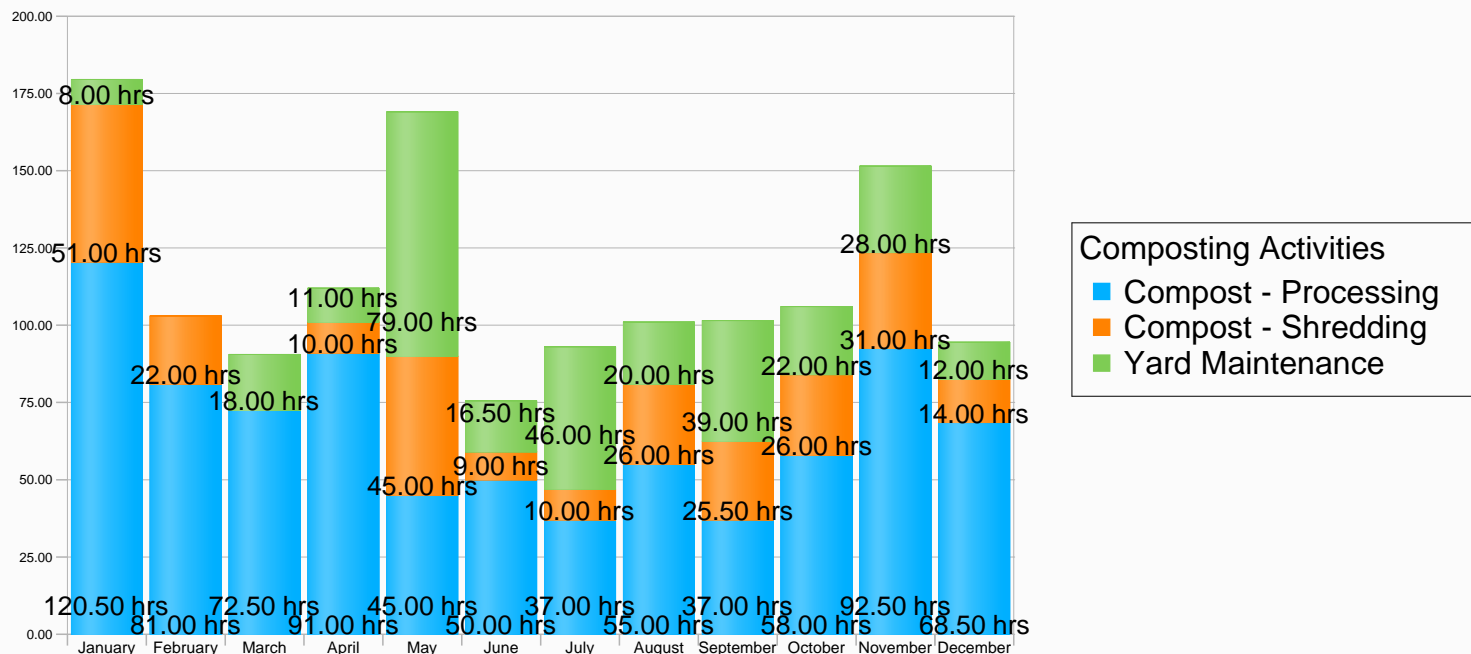

Food Scrap Collected Per Month from Comunity Drop Off Sites

Food Scrap Collected Per Month from GrowNYC

Time Spent Processing Compost Per Month

Drop Off Site	Weight of Food Scraps
Pier 40 Offices	2,496 lbs
14th Street Park	3,542 lbs
Pier 84	9,297 lbs
Pumpkin Smash	1,000 lbs
GrowNYC	27,334 lbs
Pier 25	6,187 lbs
Pier 66	321 lbs
Pier 51	4,208 lbs
Chelsea Waterside Park	7,085 lbs
Pier 40	4,208 lbs
Total Amount of Food Scraps Collected	69,580 lbs

Activity	Labor Hours
Yard Maintenance	299.50
Compost - Processing	808.00
Compost - Shredding	269.50
Total Hours Spent Processing Compost	1377.00

Time Spent Processing Compost Per Month

Drop Off Site	Weight of Food Scraps
32nd Street	3,902 lbs
Total Amount of Food Scraps Collected	69,580 lbs