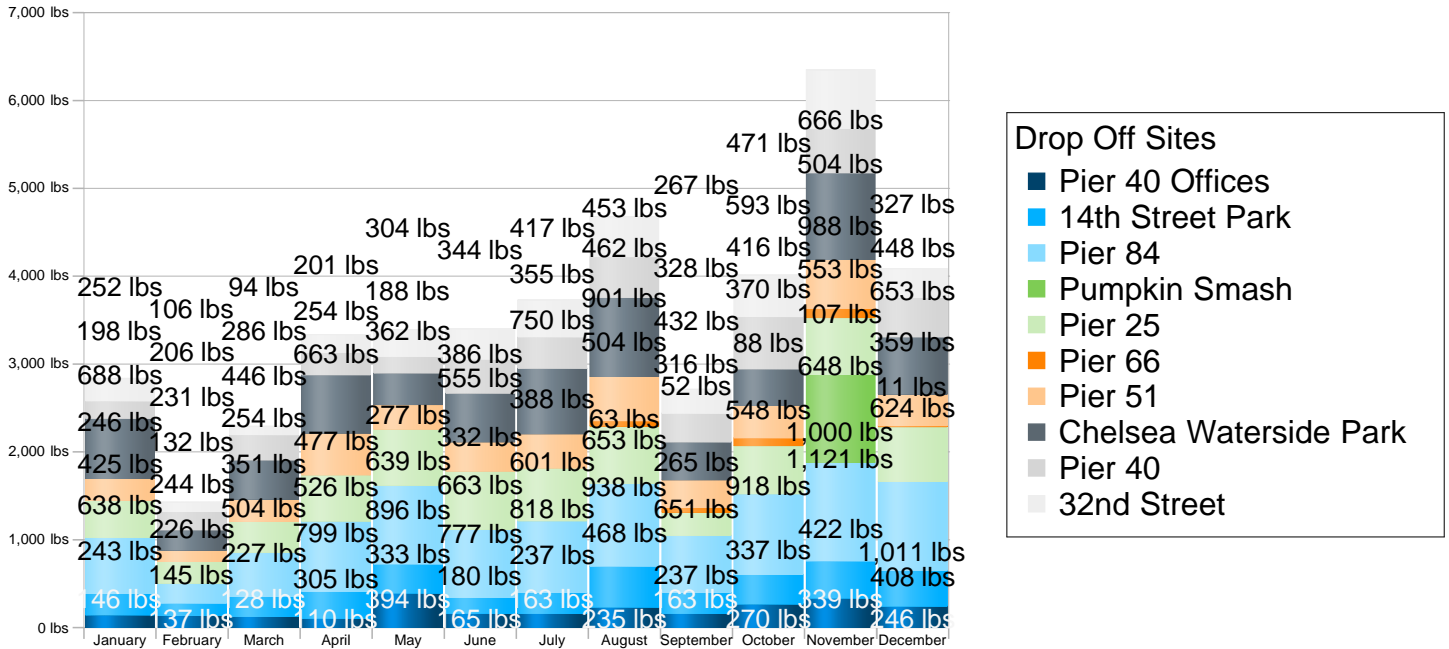

Food Scrap Collected Per Month from Comunity Drop Off Sites

Food Scrap Collected Per Month from GrowNYC

Time Spent Processing Compost Per Month

Drop Off Site	Weight of Food Scraps
Pier 40 Offices	2,496 lbs
14th Street Park	3,542 lbs
Pier 84	9,297 lbs
Pumpkin Smash	1,000 lbs
GrowNYC	27,334 lbs
Pier 25	6,187 lbs
Pier 66	321 lbs
Pier 51	4,208 lbs
Chelsea Waterside Park	7,085 lbs
Pier 40	4,208 lbs
Total Amount of Food Scraps Collected	69,580 lbs

Activity	Labor Hours
Yard Maintenance	299.50
Compost - Processing	808.00
Compost - Shredding	269.50
Total Hours Spent Processing Compost	1377.00

Time Spent Processing Compost Per Month

Drop Off Site	Weight of Food Scraps
32nd Street	3,902 lbs
Total Amount of Food Scraps Collected	69,580 lbs