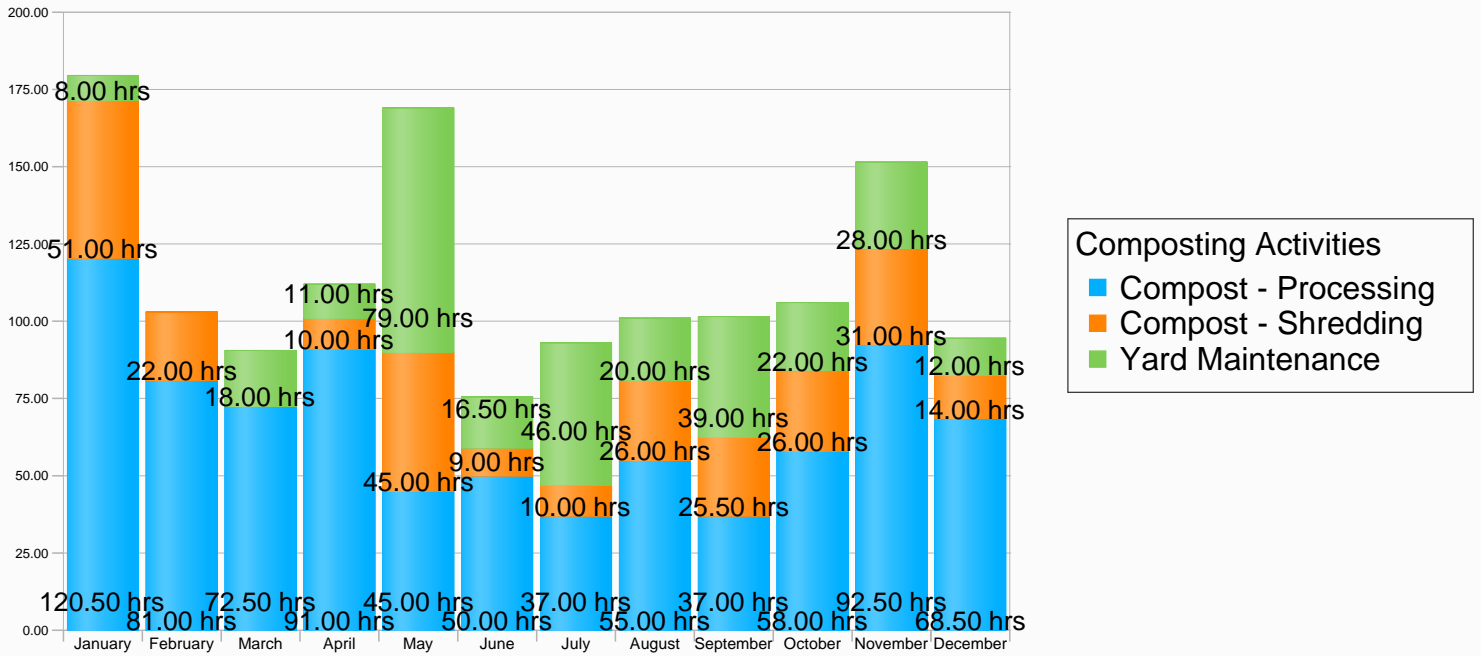

Food Scrap Collected Per Month from Comunity Drop Off Sites

Food Scrap Collected Per Month from GrowNYC

Time Spent Processing Compost Per Month

Drop Off Site	Weight of Food Scraps
Pier 40 Offices	2,496 lbs
14th Street Park	3,542 lbs
Pier 84	9,297 lbs
Pumpkin Smash	1,000 lbs
GrowNYC	27,334 lbs
Pier 25	6,187 lbs
Pier 66	321 lbs
Pier 51	4,208 lbs
Chelsea Waterside Park	7,085 lbs
Pier 40	4,208 lbs
Total Amount of Food Scraps Collected	69,580 lbs

Activity	Labor Hours
Yard Maintenance	299.50
Compost - Processing	808.00
Compost - Shredding	269.50
Total Hours Spent Processing Compost	1377.00

Time Spent Processing Compost Per Month

Drop Off Site	Weight of Food Scraps
32nd Street	3,902 lbs
Total Amount of Food Scraps Collected	69,580 lbs